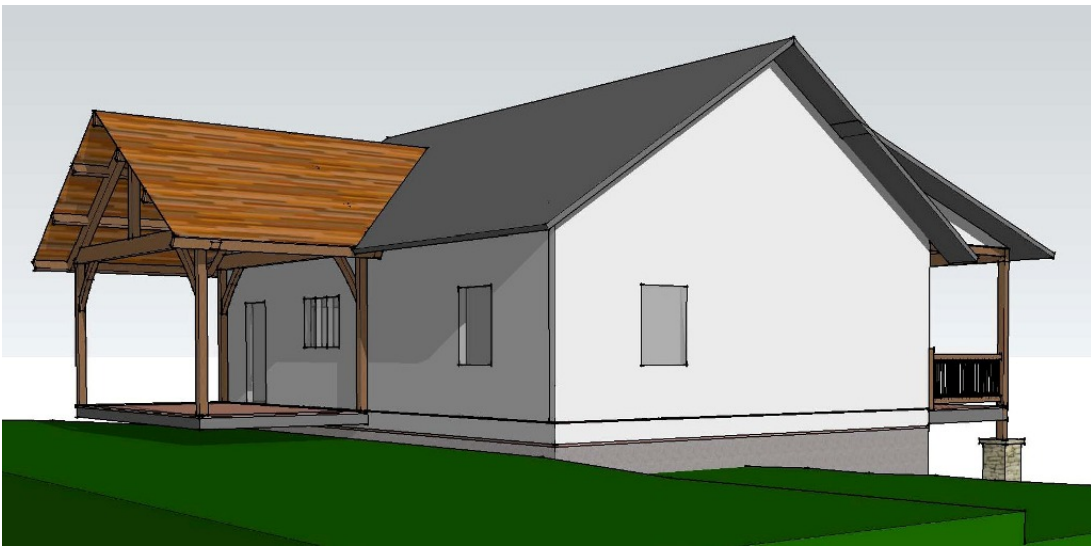

P.O. Box 133, Mountain Rest, SC 29664, 864-638-7731, info@whetstonedesigns.com

The Thompson Creek Cabin

P.O. Box 133, Mountain Rest, SC 29664, 864-638-7731, info@whetstonedesigns.com

Main Floor

Heated Square Feet	1064 sqft
Covered Decks	504 sqft
Total	1568 sqft