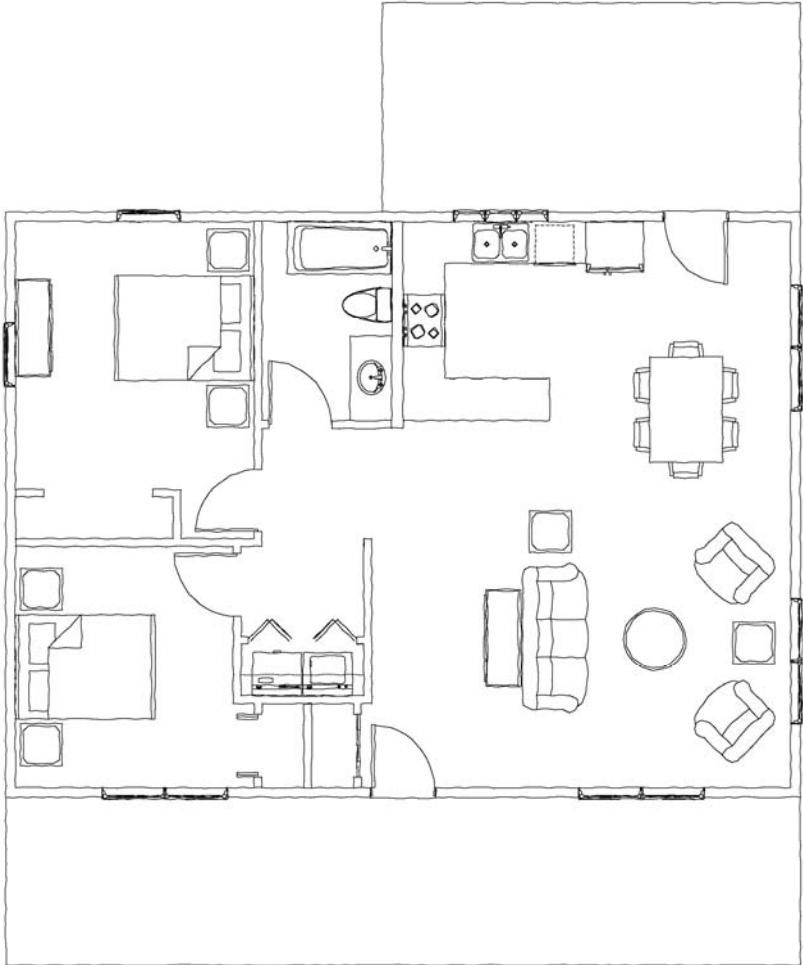

P.O. Box 133, Mountain Rest, SC 29664, 864-638-7731, info@whetstonedesigns.com

The Thompson Creek Cabin

P.O. Box 133, Mountain Rest, SC 29664, 864-638-7731, info@whetstonedesigns.com

Main Floor

Heated Square Feet	1064 sqft
Covered Decks	504 sqft
Total	1568 sqft