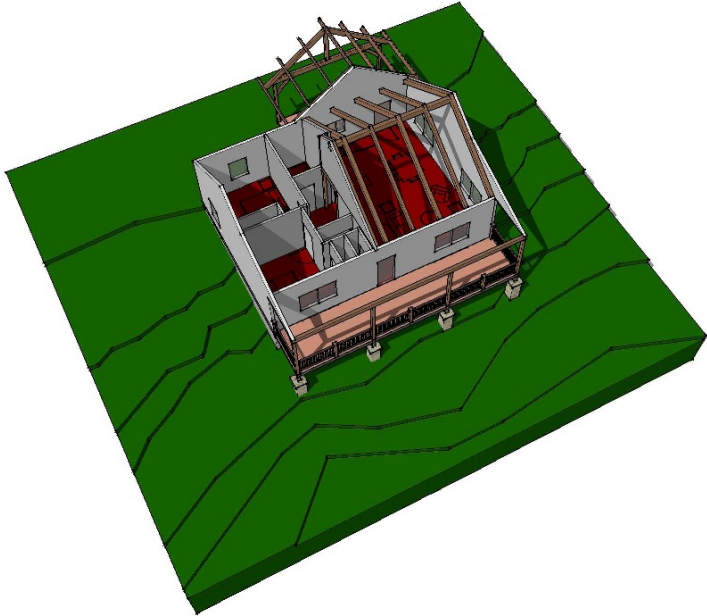

P.O. Box 133, Mountain Rest, SC 29664, 864-638-7731, info@whetstonedesigns.com

The Thompson Creek Cabin

P.O. Box 133, Mountain Rest, SC 29664, 864-638-7731, info@whetstonedesigns.com

Main Floor

Heated Square Feet	1064 sqft
Covered Decks	504 sqft
Total	1568 sqft