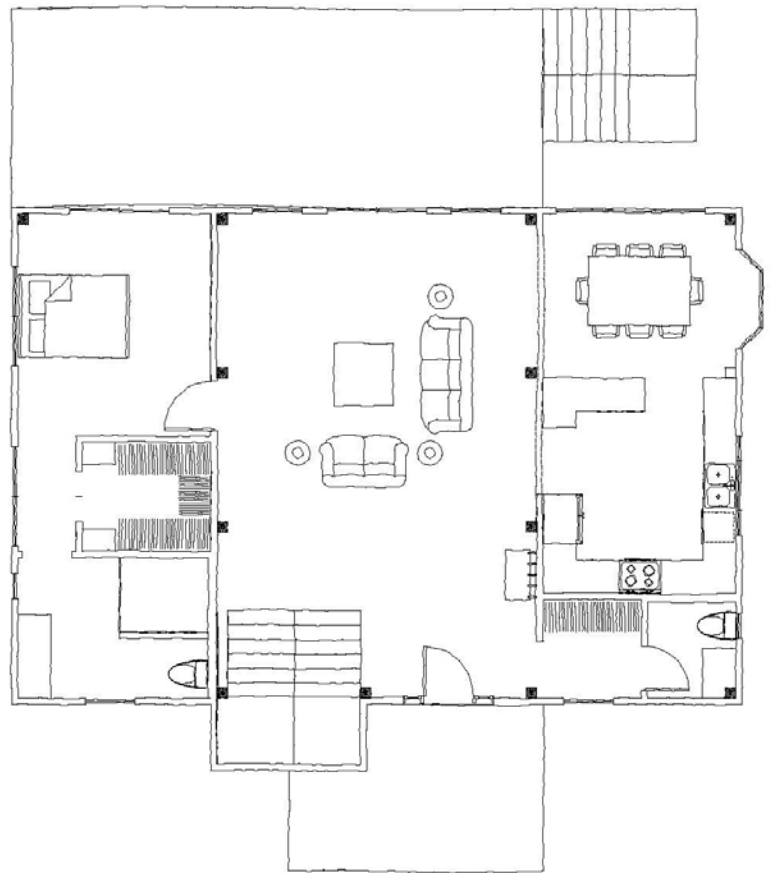

P.O. Box 133, Mountain Rest, SC 29664, 864-638-7731, info@whetstonedesigns.com

The Yellow Branch Cabin

P.O. Box 133, Mountain Rest, SC 29664, 864-638-7731, info@whetstonedesigns.com

Lower Floor

Main Floor

Heated Square Feet	3178 sqft
Covered/Uncovered Decks	519 sqft
Total	3697 sqft

Upper Floor