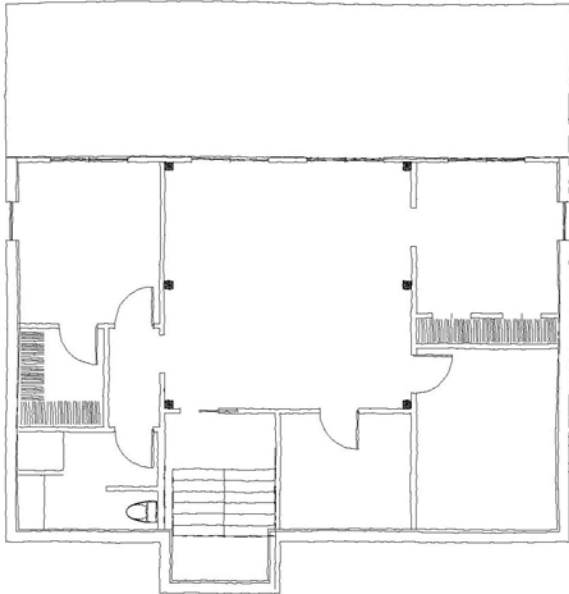

Lower Floor