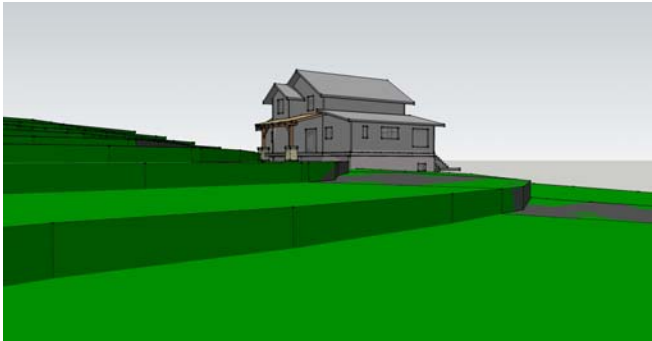

P.O. Box 133, Mountain Rest, SC 29664, 864-638-7731, info@whetstonedesigns.com

The Yellow Branch Cabin

P.O. Box 133, Mountain Rest, SC 29664, 864-638-7731, info@whetstonedesigns.com

Lower Floor

Main Floor

Heated Square Feet	3178 sqft
Covered/Uncovered Decks	519 sqft
Total	3697 sqft

Upper Floor