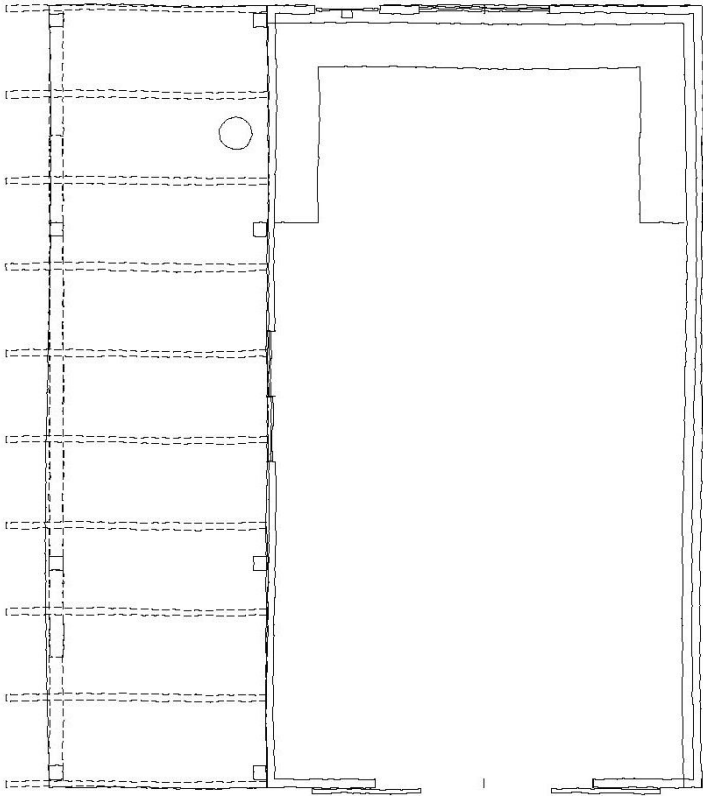

P.O. Box 133, Mountain Rest, SC 29664, 864-638-7731, info@whetstonedesigns.com

Main Floor

Upper Floor

Heated Square Feet	1440 sqft
Covered Decks	360 sqft
Total	1800 sqft