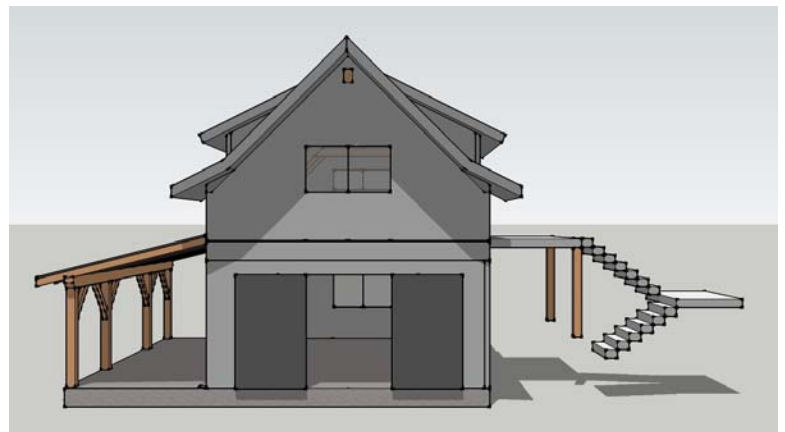

P.O. Box 133, Mountain Rest, SC 29664, 864-638-7731, info@whetstonedesigns.com

The Opossum Creek Cabin

P.O. Box 133, Mountain Rest, SC 29664, 864-638-7731, info@whetstonedesigns.com

Main Floor

Upper Floor

| | |
|--------------------|-----------|
| Heated Square Feet | 1440 sqft |
| Covered Decks | 360 sqft |
| Total | 1800 sqft |